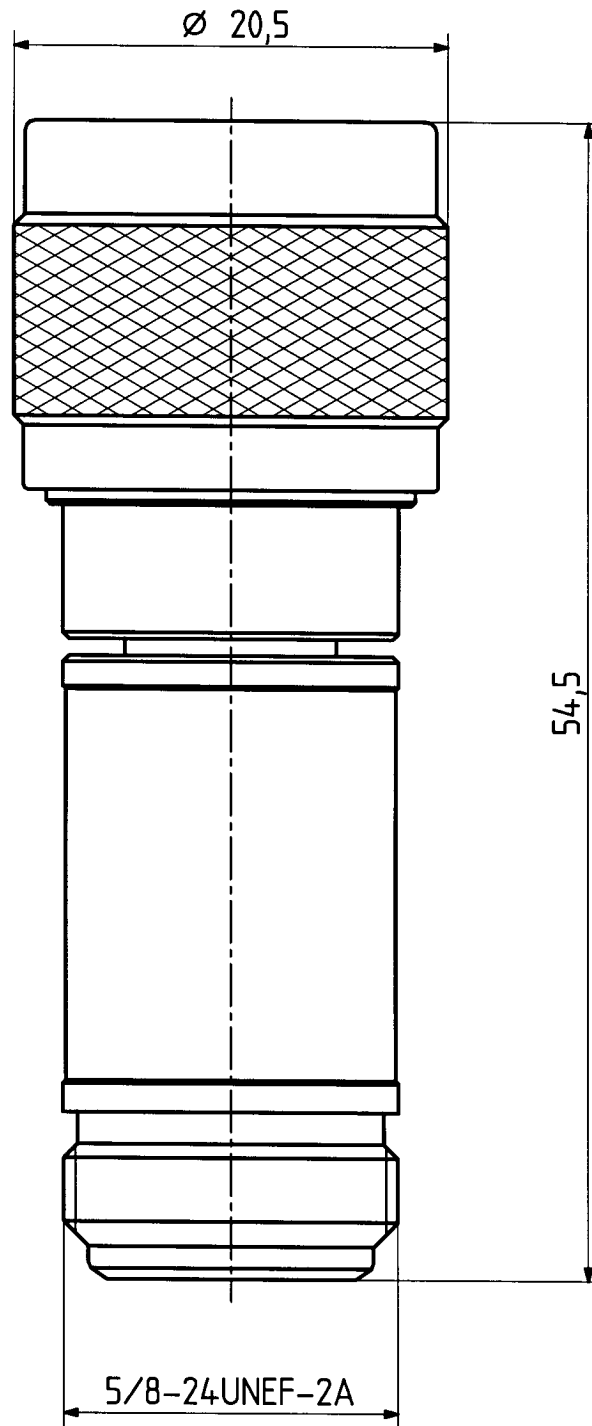

	date	sign
drawn	26.02.03	4953/kam
checked	27.2.03	<i>[Signature]</i>
approved	27.2.03	<i>[Signature]</i>

H+S 701 4.4.8.05

scale
 3 : 1

HUBER + SUHNER
 CH-ITC-IND

drawing number
4.13.35440

Index
b

dimensions in mm